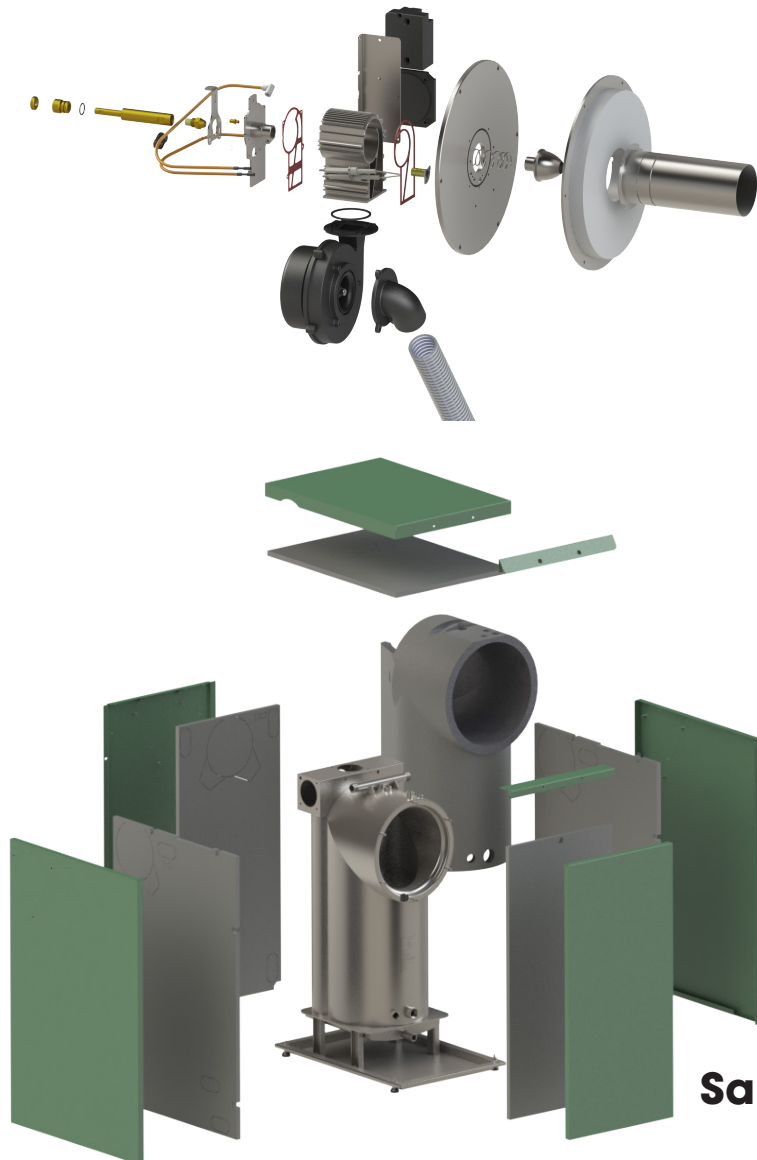

Sapphire[®]

Spare Parts Lists Sapphire External

Sapphire 6-32kW

Burner Exploded View

Burner spare parts

Fig. 1

Burner Exploded View

Labelled Number	Part Number	Description
1	B14-0003	KLC Mounting Flange
2	D01-030H8306	0.40 x 80 EH (23kW Version)
3	E80-0601	HT-Leads (Sold Individually)
4	H01-75457584	Air Pressure Switch D2 Plastic Cover/Screw
	H01-84444329	Air Pressure Switch DL2
5	SS-ACCESS-007-02	Flexible Air Intake Hose (2m)
6	SS-BURN-001-02	Flange Plate
7	SS-BURN-002-02	Air box to flange sealing gasket
8	SS-BURN-003-01	Sight Glass
	SS-BURN-004-01	Sight glass tube
9	SS-BURN-005-01	Ignition electrode set
10	SS-BURN-006-01	Air Box 73mm
11	SS-BURN-007-01	Air box to housing plate sealing gasket
12	SS-BURN-008-01	Fan Housing Plate
13	SS-BURN-009-01	Nozzle Holder Locking Plate
14	SS-BURN-010-01	Air Pressure test point (incs seal)
15	SS-BURN-012-01	Nozzle Holder
16	SS-BURN-013-01	Nozzle Holder Adjuster
	SS-BURN-014-01	Nozzle Holder Locking Screw
	SS-BURN-015-01	Nozzle Holder O-Ring (21x6)
17	SS-BURN-016-01	Nozzle head 16mm (23kW Version)
	SS-BURN-017-01	Nozzle head 19mm (28/32kW Version)
18	SS-BURN-018-01	Nozzle Head Spring
19	SS-BURN-020-02	Graphite Seal - Blast Tube 27cm
20	SS-BURN-031-01	Mounting flange gasket
21	SS-BURN-033-01	Fan Motor
22	SS-BURN-040-01	Fan Air Adaptor Intake
23	SS-BURN-043-01	Air pressure switch tubing (25cm)
24	SS-BURN-044-01	Graphite Seal - Fan Seal (18cm)
25	SS-BURN-048-01	EBI Ignition Transformer 230v
26	SS-BURN-052-01	Electrode Rubber Washer
27	SS-BURN-053-01	140mm Blast tube base 1mm Slots
28	SS-CASE-027-01	Transformer Pr/Sw Bracket
29	SS-WIRE-001-01	KLC20/24 24V DC Flame Detector with fixed 450 mm Cable

PCB Exploded View

PCB spare parts

Fig. 2

Labelled Number	Part Number	Description
1	SS-LOOM-014-01	Mains supply Cable (Switch to PCB)
2	SS-PCBKIT-001-03	PCB pre made Kit (Also includes item 3)
3	SS-PCB-004-01	Filtered IEC Power Socket, IEC C14, 3 A, 250 VAC
4	SS-PCB-008-01	PCB Cable cover
5	SS-PCB-012-01	Cable capture clip