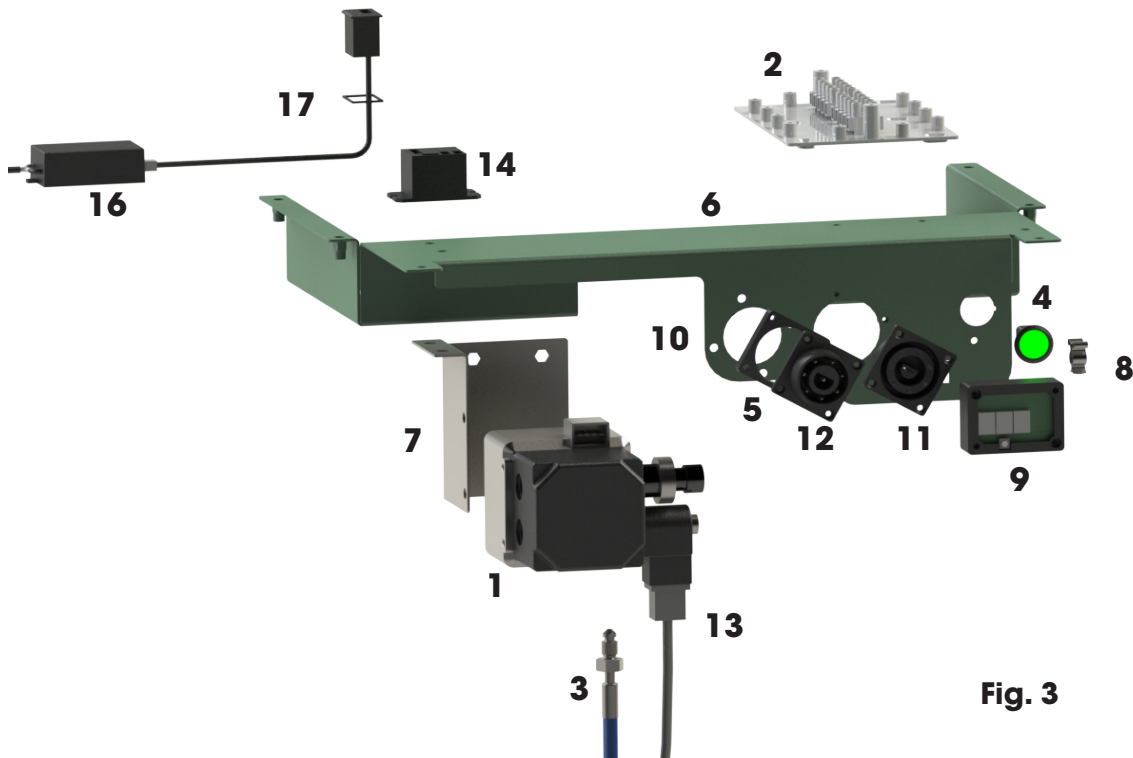

PCB Exploded View

PCB spare parts

Fig. 2

Labelled Number	Part Number	Description
1	SS-LOOM-014-01	Mains supply Cable (Switch to PCB)
2	SS-PCBKIT-001-03	PCB pre made Kit (Also includes item 3)
3	SS-PCB-004-01	Filtered IEC Power Socket, IEC C14, 3 A, 250 VAC
4	SS-PCB-008-01	PCB Cable cover
5	SS-PCB-012-01	Cable capture clip

Top Tray Exploded View

Top Tray spare parts

Fig. 3

Labelled Number	Part Number	Description
1	D01-071N1006	BFPM61 Solenoid coil
	D01-071N4106	BFPM61 Oil Pump
	D01-071N4214	BFPM61 Motor lead
	D01-071N4215	BFPM61 Transducer lead
2	H01-42002116-002	Wiring centre - 10-way junction box
3	SS-BURN-038-01	Flexible pipe
4	SS-CASE-012-01	On/Off Switch
5	SS-CASE-013-01	Bulking plug spacer
6	SS-CASE-026-02-EX	Top Support Tray - GREEN
7	SS-CASE-028-01	Pump Mounting Bracket - SS
8	SS-HEX-015-01	13mm Spring clip for Fire Valve Sensor
9	SS-LCDKIT-001-03	LCD Display Kit
10	SS-LOOM-004-01	Fan Loom
11	SS-LOOM-005-01	Burner Loom
	SS-LOOM-006-01	PCB to Burner Socket
12	SS-LOOM-007-01	PCB to Fan Socket
13	SS-LOOM-010-01	BFPM61 Pump solenoid lead
14	SS-RELAYKIT-001-01	Switched Live Relay kit
15	SS-WIRE-006-01	Coiled USB Angled to Angled lead
16	SS-WIRE-007-01	USB 5v Power Supply
17	SS-WIRE-009-01	Spacer for USB 5v Socket

Oil Line Connections View

Fuel connection spare parts

Fig. 4

Labelled Number	Part Number	Description
1	F11-0440-A-14M-S-14F	Flexible 440mm Ruby Red Angled 1/4M x 1/4F
2	SS-CASE-031-01	Nozzle Holder Service Support clip