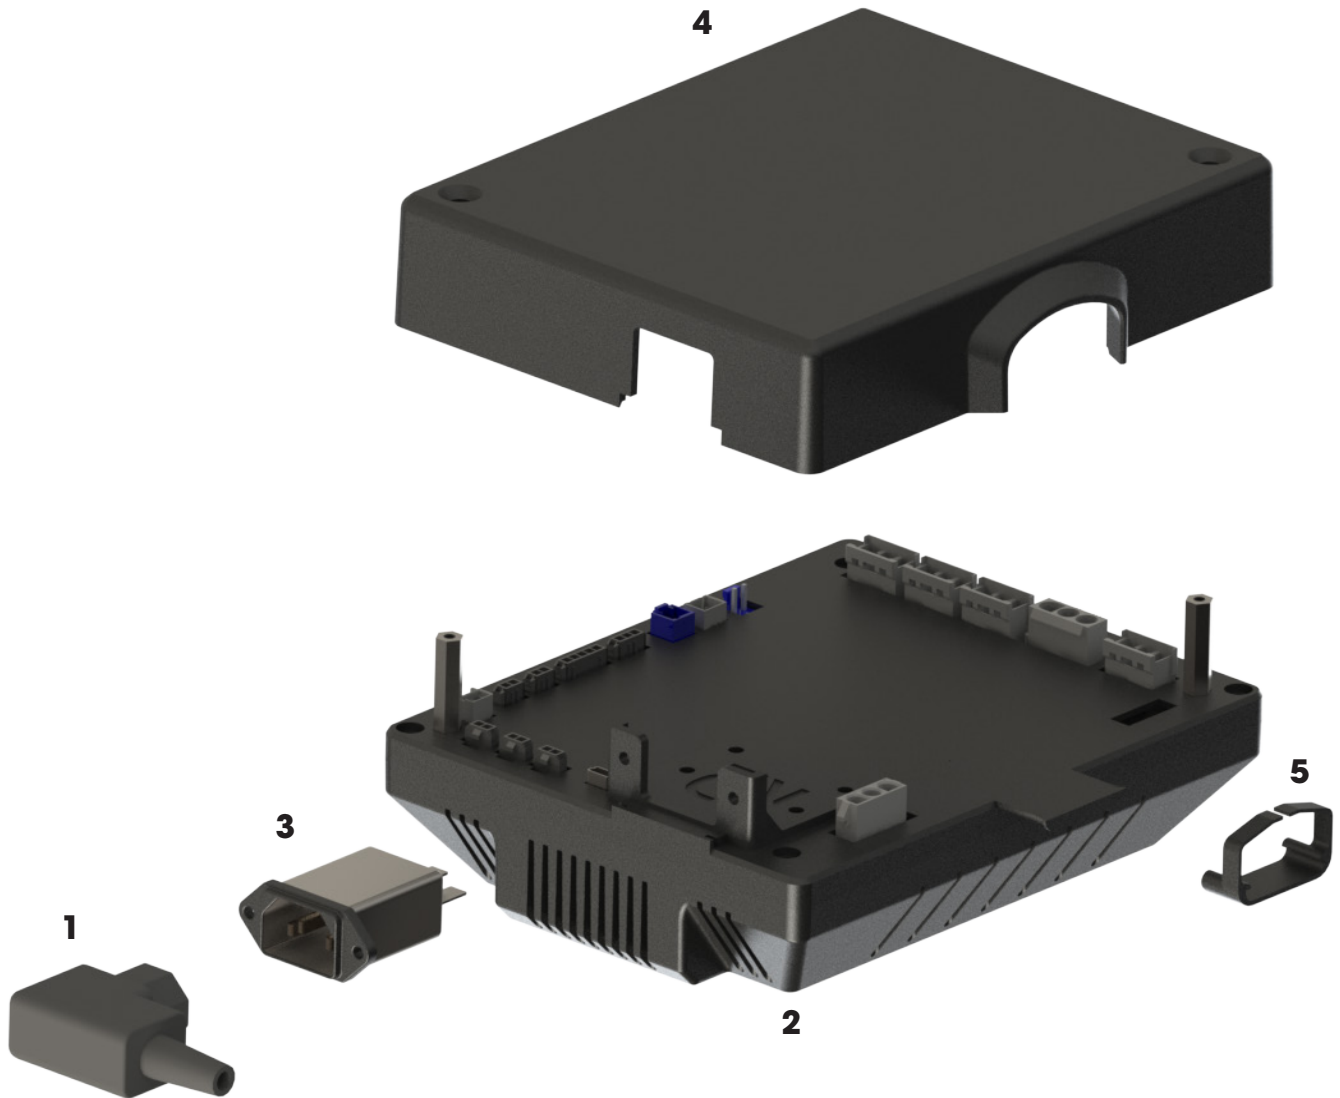

Sapphire[®]

Spare Parts Lists Sapphire External

Sapphire 6-32kW

Burner Exploded View

Burner spare parts

Fig. 1

Burner Exploded View

Labelled Number	Part Number	Description
1	B14-0003	KLC Mounting Flange
2	D01-030H8306	0.40 x 80 EH (23kW Version)
3	E80-0601	HT-Leads (Sold Individually)
4	H01-75457584	Air Pressure Switch D2 Plastic Cover/Screw
	H01-84444329	Air Pressure Switch DL2
5	SS-ACCESS-007-02	Flexible Air Intake Hose (2m)
6	SS-BURN-001-02	Flange Plate
7	SS-BURN-002-02	Air box to flange sealing gasket
8	SS-BURN-003-01	Sight Glass
	SS-BURN-004-01	Sight glass tube
9	SS-BURN-005-01	Ignition electrode set
10	SS-BURN-006-01	Air Box 73mm
11	SS-BURN-007-01	Air box to housing plate sealing gasket
12	SS-BURN-008-01	Fan Housing Plate
13	SS-BURN-009-01	Nozzle Holder Locking Plate
14	SS-BURN-010-01	Air Pressure test point (incs seal)
15	SS-BURN-012-01	Nozzle Holder
16	SS-BURN-013-01	Nozzle Holder Adjuster
	SS-BURN-014-01	Nozzle Holder Locking Screw
	SS-BURN-015-01	Nozzle Holder O-Ring (21x6)
17	SS-BURN-016-01	Nozzle head 16mm (23kW Version)
	SS-BURN-017-01	Nozzle head 19mm (28/32kW Version)
18	SS-BURN-018-01	Nozzle Head Spring
19	SS-BURN-020-02	Graphite Seal - Blast Tube 27cm
20	SS-BURN-031-01	Mounting flange gasket
21	SS-BURN-033-01	Fan Motor
22	SS-BURN-040-01	Fan Air Adaptor Intake
23	SS-BURN-043-01	Air pressure switch tubing (25cm)
24	SS-BURN-044-01	Graphite Seal - Fan Seal (18cm)
25	SS-BURN-048-01	EBI Ignition Transformer 230v
26	SS-BURN-052-01	Electrode Rubber Washer
27	SS-BURN-053-01	140mm Blast tube base 1mm Slots
28	SS-CASE-027-01	Transformer Pr/Sw Bracket
29	SS-WIRE-001-01	KLC20/24 24V DC Flame Detector with fixed 450 mm Cable

PCB Exploded View

PCB spare parts

Fig. 2

Labelled Number	Part Number	Description
1	SS-LOOM-014-01	Mains supply Cable (Switch to PCB)
2	SS-PCBKIT-001-03	PCB pre made Kit (Also includes item 3)
3	SS-PCB-004-01	Filtered IEC Power Socket, IEC C14, 3 A, 250 VAC
4	SS-PCB-008-01	PCB Cable cover
5	SS-PCB-012-01	Cable capture clip