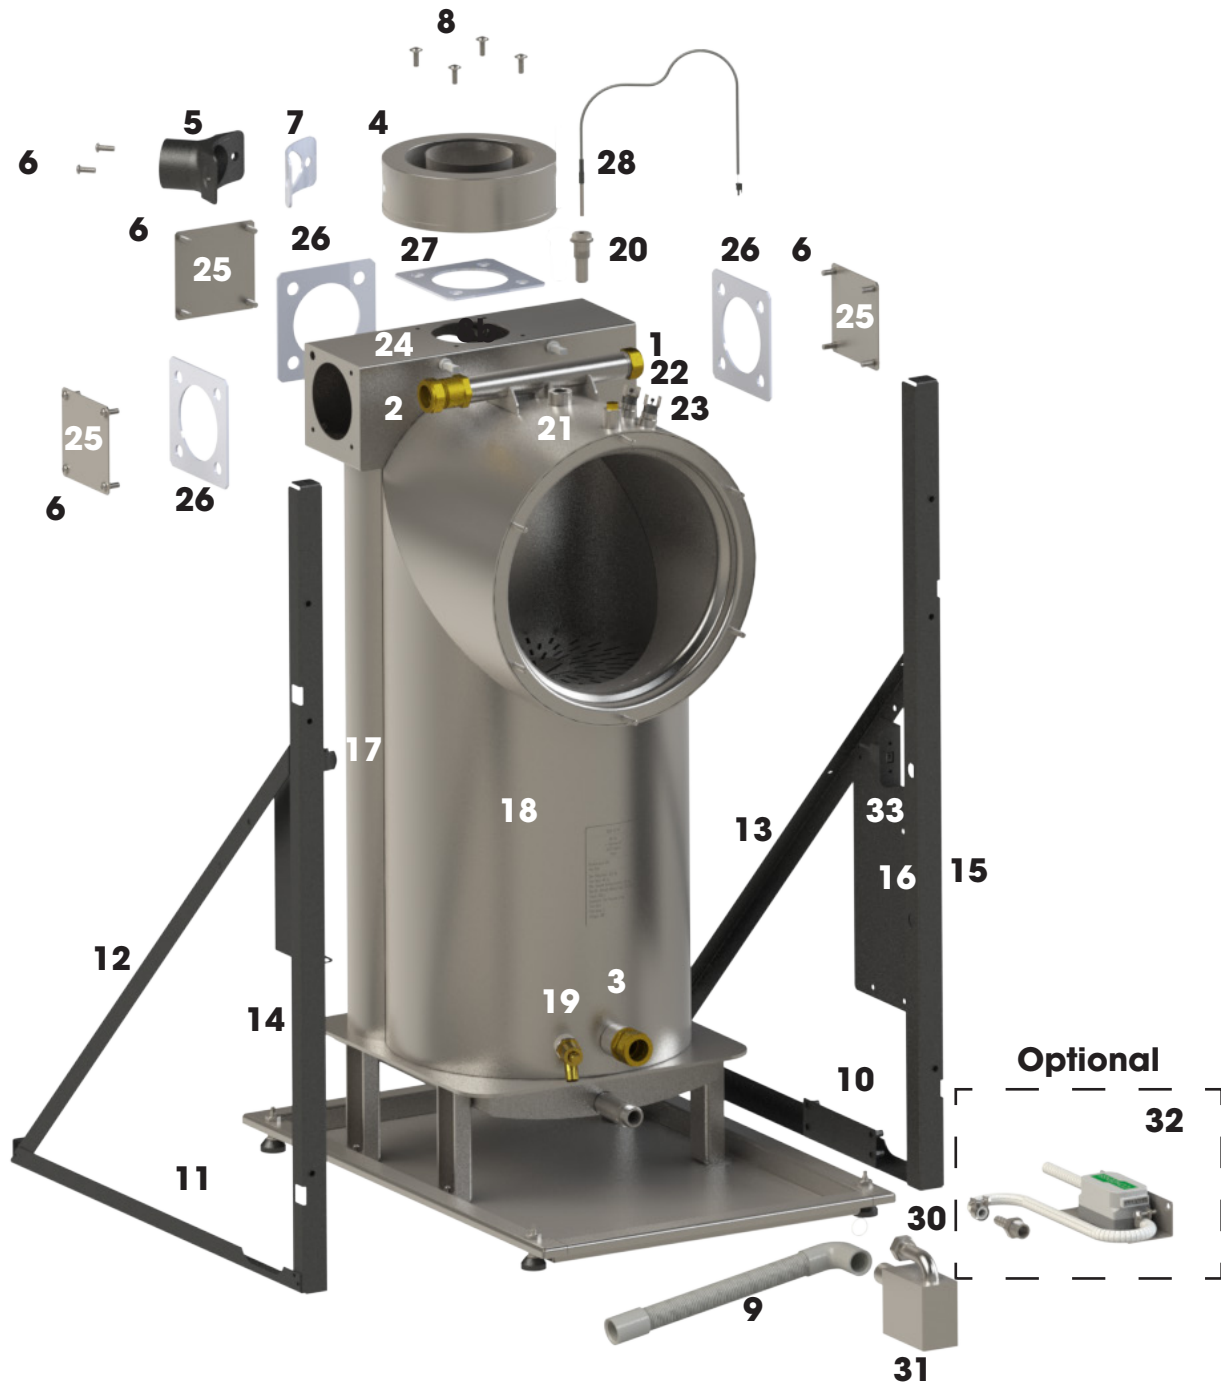

Boiler Exploded Components View

Heat Exchanger spare parts

Fig. 5

Please refer to the next page to find spare part identification

Boiler Exploded Components View

Labelled Number	Part Number	Description
1	SS-ACCESS-001-01	3/4" BSP Stop Cap & Washer
2	SS-ACCESS-002-01	3/4" to 22mm Straight Compression Adaptor Female
3	SS-ACCESS-003-01	3/4" to 22mm Straight Compression Adaptor Male
4	SS-ACCESS-004-01	Air Intake Flue Adaptor
5	SS-ACCESS-005-01	Flue Air Adaptor Intake
6	SS-ACCESS-006-01	M6 x 16 Hex Socket SS Button Head
7	SS-ACCESS-008-01	Flue Air Adaptor Intake gasket
8	SS-ACCESS-018-01	M6 X 16 Hex Socket Flanged SS Button Head
9	SS-ACCESS-027-01	Condensate Flexi Pipe
10	SS-CASE-015-02	Right hand bottom frame BLACK
11	SS-CASE-016-02	Left hand bottom frame BLACK
12	SS-CASE-017-02	Left-Hand Angled Frame Support - BLACK
13	SS-CASE-018-02	Right-Hand Angled Frame Support - BLACK
14	SS-CASE-019-02	Left hand frame upright - BLACK
15	SS-CASE-020-02	Right hand frame upright - BLACK
16	SS-CASE-029-02	Controls Support plate - BLACK
17	SS-CASE-031-01	Nozzle Holder Service Support clip
18	SS-HEX-001-01	Heat Exchanger - 32kw + Tray
19	SS-HEX-002-01	1/2" BSP Drain Cock
20	SS-HEX-003-01	Thermostat Pocket
21	SS-HEX-004-01	Air Vent - 1/8" BSP PM
22	SS-HEX-005-01	Secondary Overheat Stat 110 degrees
23	SS-HEX-006-01	Primary Overheat Stat 95 degrees
24	SS-HEX-008-01	Flue Gas Analysis Silicon Plug
25	SS-HEX-009-01	HEX Flue Blanking Plates
26	SS-HEX-010-01	HEX Flue Blanking Gasket - Rubber 3mm
27	SS-HEX-010-04	HEX Flue Blanking Gasket - Rubber 3mm V2
28	SS-LOOM-009-01	PT sensor cable
29	SS-TRAP-006-02	Trap Union Nipple (Stainless Steel 316)
30	SS-TRAP-007-01	Trap Union PTFE Washer
31	SS-TRAPKIT-001-01	Condensate Trap
32	SS-TRAPPUMP-002-02	Condens8 Bolt on Kit
33	SS-WIRE-008-01	USB to USB Mini Extension lead 500mm