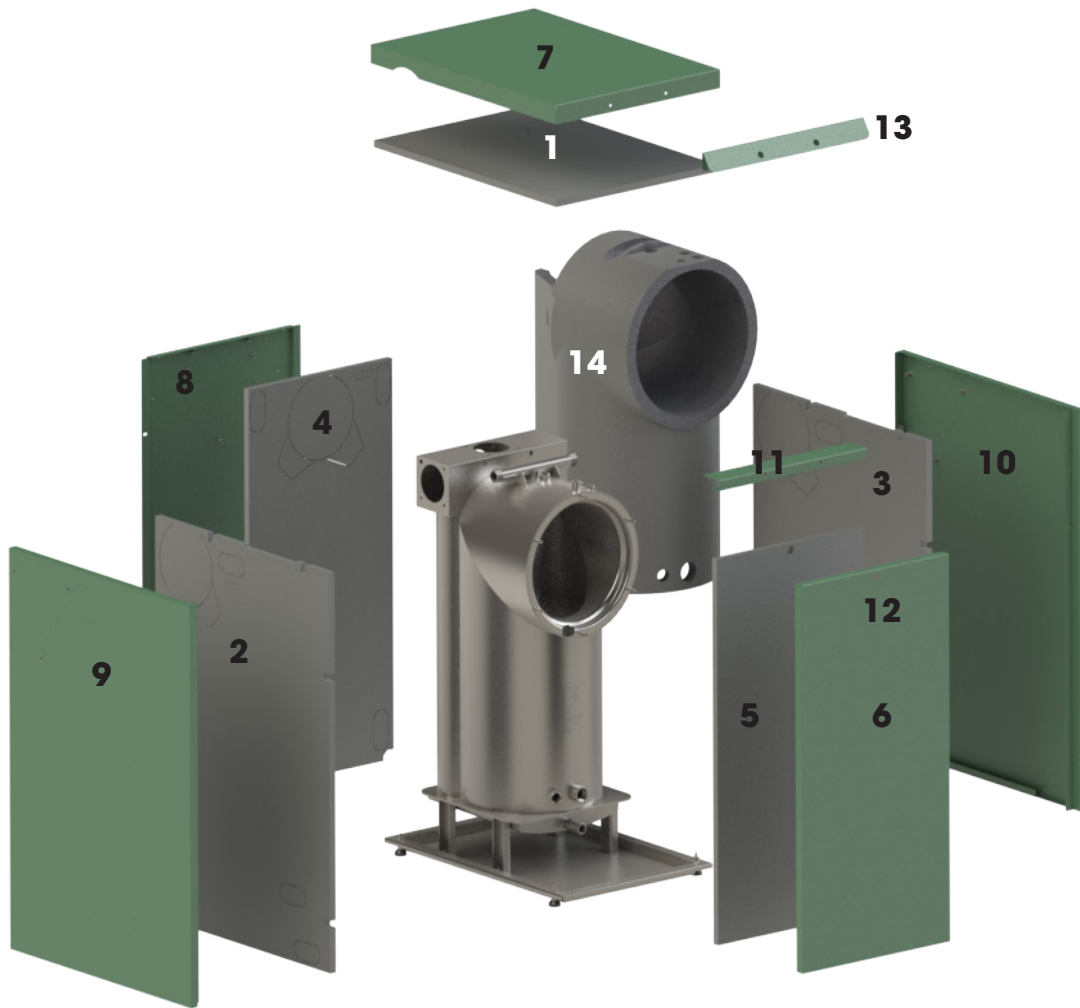

Boiler Exploded Casings View

Casings spare parts

Fig. 6

Labelled Number	Part Number	Description
1	SS-CASE-001-02	Casing Acoustic (Top Casing)
2	SS-CASE-002-02	Casing Acoustic (Left Casing)
3	SS-CASE-003-02	Casing Acoustic (Right Casing)
4	SS-CASE-004-02	Casing Acoustic (Rear Casing)
5	SS-CASE-005-02	Casing Acoustic (Door Casing)
6	SS-CASE-021-02-EX	Boiler Casing Door - GREEN
7	SS-CASE-022-02-EX	Boiler Top Casing Panel - GREEN
8	SS-CASE-023-02-EX	Boiler Rear Casing Panel - GREEN
9	SS-CASE-024-02-EX	Boiler Left Casing Panel - GREEN
10	SS-CASE-025-02-EX	Boiler Right Casing Panel - GREEN
11	SS-CASE-039-02-EX	Boiler Locking Strut
12	SS-CASE-040-01-EX	Cam Lock Key
	SS-CASE-041-01-EX	Cam Lock
13	SS-CASE-043-01-EX	Rain Deflector Plate
14	SS-HEX-007-01	Heat Exchanger Insulation Jacket