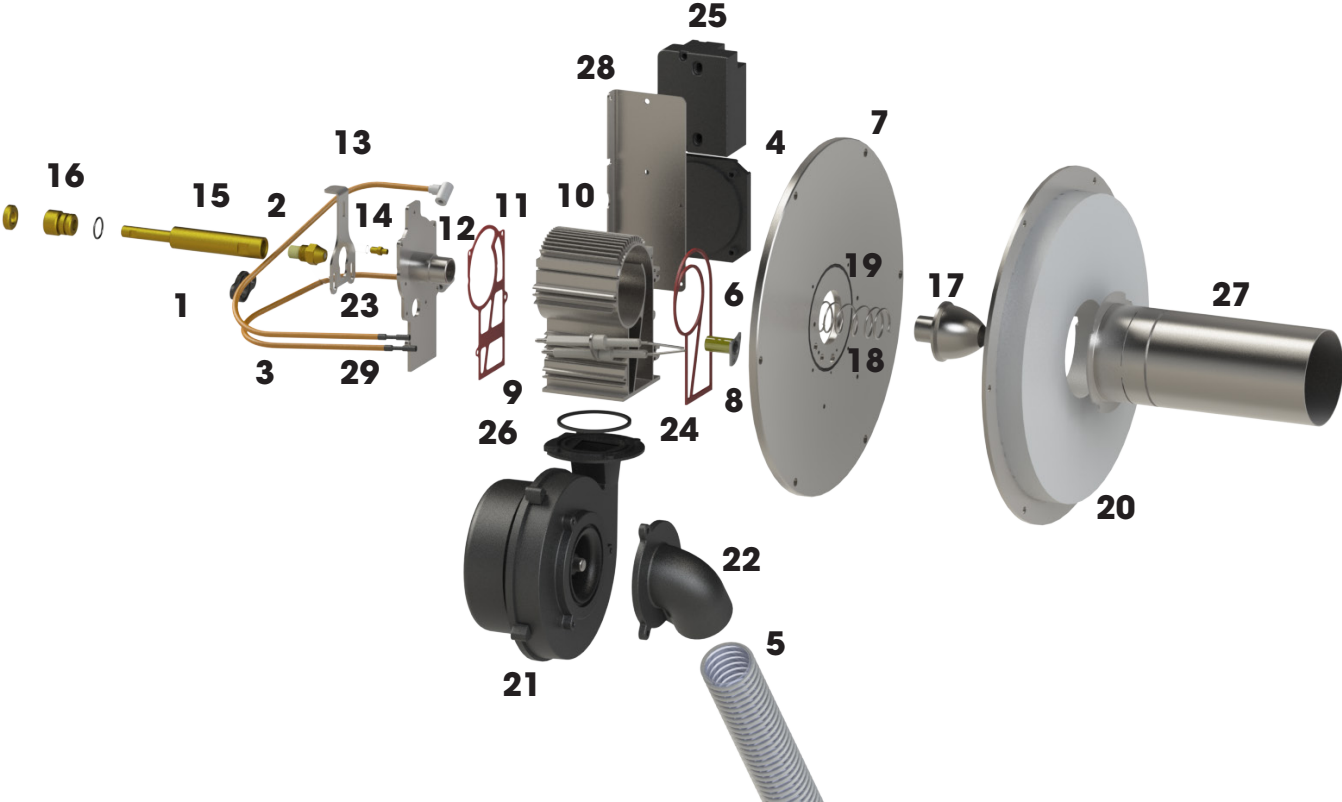

Sapphire[®]

Spare Parts Lists Sapphire External

Sapphire 6-32kW

Burner Exploded View

Burner spare parts

Fig. 1

Burner Exploded View

Labelled Number	Part Number	Description
1	B14-0003	KLC Mounting Flange
2	D01-030H8306	0.40 x 80 EH (23kW Version)
3	E80-0601	HT-Leads (Sold Individually)
4	H01-75457584	Air Pressure Switch D2 Plastic Cover/Screw
	H01-84444329	Air Pressure Switch DL2
5	SS-ACCESS-007-02	Flexible Air Intake Hose (2m)
6	SS-BURN-001-02	Flange Plate
7	SS-BURN-002-02	Air box to flange sealing gasket
8	SS-BURN-003-01	Sight Glass
	SS-BURN-004-01	Sight glass tube
9	SS-BURN-005-01	Ignition electrode set
10	SS-BURN-006-01	Air Box 73mm
11	SS-BURN-007-01	Air box to housing plate sealing gasket
12	SS-BURN-008-01	Fan Housing Plate
13	SS-BURN-009-01	Nozzle Holder Locking Plate
14	SS-BURN-010-01	Air Pressure test point (incs seal)
15	SS-BURN-012-01	Nozzle Holder
16	SS-BURN-013-01	Nozzle Holder Adjuster
	SS-BURN-014-01	Nozzle Holder Locking Screw
	SS-BURN-015-01	Nozzle Holder O-Ring (21x6)
17	SS-BURN-016-01	Nozzle head 16mm (23kW Version)
	SS-BURN-017-01	Nozzle head 19mm (28/32kW Version)
18	SS-BURN-018-01	Nozzle Head Spring
19	SS-BURN-020-02	Graphite Seal - Blast Tube 27cm
20	SS-BURN-031-01	Mounting flange gasket
21	SS-BURN-033-01	Fan Motor
22	SS-BURN-040-01	Fan Air Adaptor Intake
23	SS-BURN-043-01	Air pressure switch tubing (25cm)
24	SS-BURN-044-01	Graphite Seal - Fan Seal (18cm)
25	SS-BURN-048-01	EBI Ignition Transformer 230v
26	SS-BURN-052-01	Electrode Rubber Washer
27	SS-BURN-053-01	140mm Blast tube base 1mm Slots
28	SS-CASE-027-01	Transformer Pr/Sw Bracket
29	SS-WIRE-001-01	KLC20/24 24V DC Flame Detector with fixed 450 mm Cable

PCB Exploded View

PCB spare parts

Fig. 2

Labelled Number	Part Number	Description
1	SS-LOOM-014-01	Mains supply Cable (Switch to PCB)
2	SS-PCBKIT-001-03	PCB pre made Kit (Also includes item 3)
3	SS-PCB-004-01	Filtered IEC Power Socket, IEC C14, 3 A, 250 VAC
4	SS-PCB-008-01	PCB Cable cover
5	SS-PCB-012-01	Cable capture clip