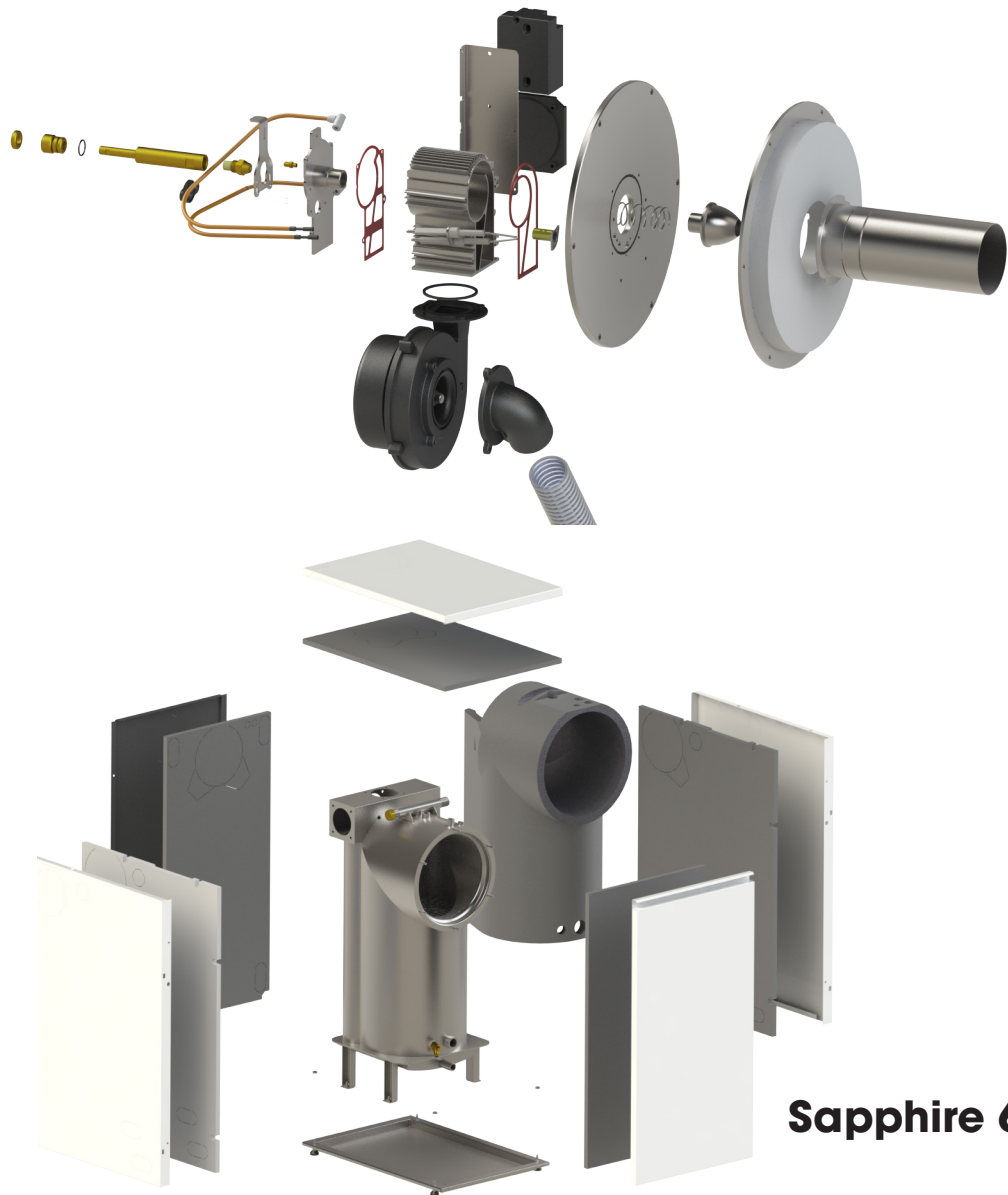

Sapphire®

Spare Parts Lists Sapphire Internal

Sapphire 6-32kW