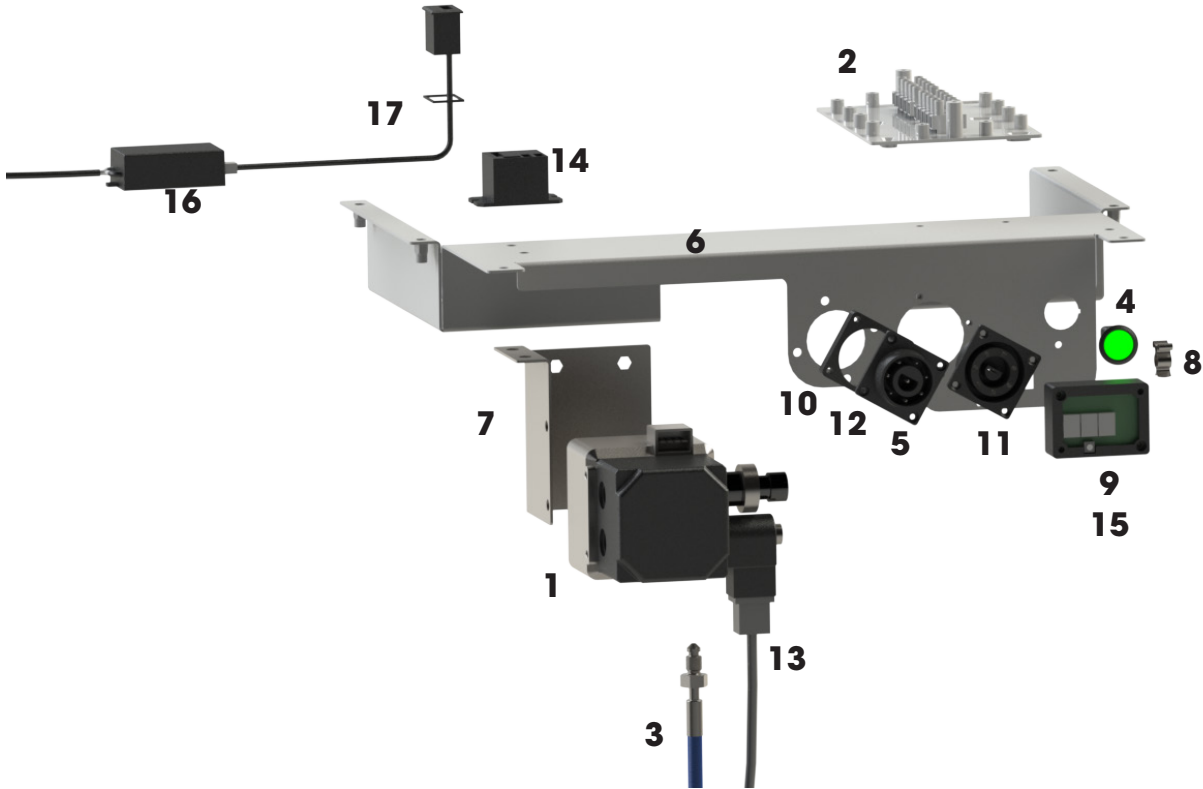

PCB Exploded View

PCB spare parts

Fig. 2

Labelled Number	Part Number	Description
1	SS-LOOM-014-01	Mains supply Cable (Switch to PCB)
2	SS-PCBKIT-001-03	PCB pre made Kit (Also includes item 3)
3	SS-PCB-004-01	Filtered IEC Power Socket, IEC C14, 3 A, 250 VAC
4	SS-PCB-008-01	PCB Cable cover
5	SS-PCB-012-01	Cable capture clip

Top Tray Exploded View

Top Tray spare parts

Fig. 3

Labelled Number	Part Number	Description
1	D01-071N1006	BFPM61 Solenoid coil
	D01-071N4106	BFPM61 Oil Pump
	D01-071N4214	BFPM61 Motor lead
	D01-071N4215	BFPM61 Transducer lead
2	H01-42002116-002	Wiring centre - 10-way junction box
3	SS-BURN-038-01	Flexible pipe
4	SS-CASE-012-01	On/Off Switch
5	SS-CASE-013-01	Bulking plug spacer
6	SS-CASE-026-02	Top Support Tray - BRILLIANT WHITE
7	SS-CASE-028-01	Pump Mounting Bracket - SS
8	SS-HEX-015-01	13mm Spring clip for Fire Valve Sensor
9	SS-LCDKIT-001-03	LCD Display Kit
10	SS-LOOM-004-01	Fan Loom
11	SS-LOOM-005-01	Burner Loom
	SS-LOOM-006-01	PCB to Burner Socket
12	SS-LOOM-007-01	PCB to Fan Socket
13	SS-LOOM-010-01	BFPM61 Pump solenoid lead
14	SS-RELAYKIT-001-01	Switched Live Relay kit
15	SS-WIRE-006-01	Coiled USB Angled to Angled lead
16	SS-WIRE-007-01	USB 5v Power Supply
17	SS-WIRE-009-01	Spacer for USB 5v Socket

Oil Line Connections View

Fuel connection spare parts

Fig. 4

Labelled Number	Part Number	Description
1	F11-0440-A-14M-S-14F	Flexible 440mm Ruby Red Angled 1/4M x 1/4F
2	SS-CASE-031-01	Nozzle Holder Service Support clip