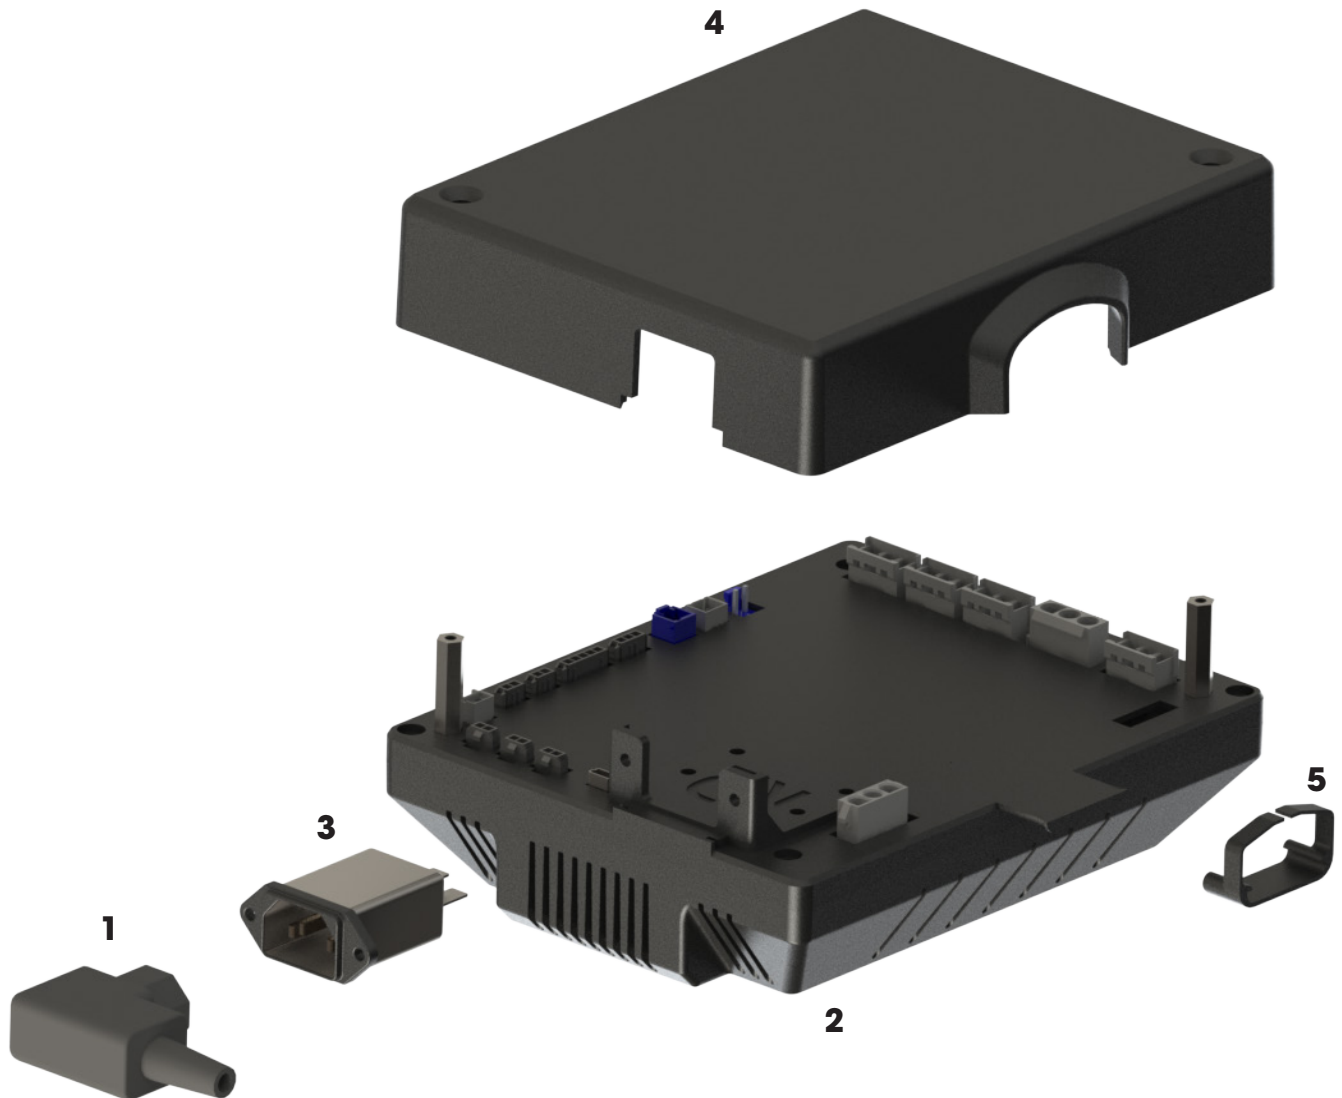

Labelled Number	Part Number	Description
1	B14-0003	KLC Mounting Flange
2	D01-030H8306	0.40 x 80 EH (23kW Version)
3	E80-0601	HT-Leads (Sold Individually)
4	H01-75457584	Air Pressure Switch D2 Plastic Cover/Screw
	H01-84444329	Air Pressure Switch DL2
5	SS-ACCESS-007-02	Flexible Air Intake Hose (2m)
6	SS-BURN-001-02	Flange Plate
7	SS-BURN-002-02	Air box to flange sealing gasket
8	SS-BURN-003-01	Sight Glass
	SS-BURN-004-01	Sight glass tube
9	SS-BURN-005-01	Ignition electrode set
10	SS-BURN-006-01	Air Box 73mm
11	SS-BURN-007-01	Air box to housing plate sealing gasket
12	SS-BURN-008-01	Fan Housing Plate
13	SS-BURN-009-01	Nozzle Holder Locking Plate
14	SS-BURN-010-01	Air Pressure test point (incs seal)
15	SS-BURN-012-01	Nozzle Holder
16	SS-BURN-013-01	Nozzle Holder Adjuster
	SS-BURN-014-01	Nozzle Holder Locking Screw
	SS-BURN-015-01	Nozzle Holder O-Ring (21x6)
17	SS-BURN-016-01	Nozzle head 16mm (23kW Version)
	SS-BURN-017-01	Nozzle head 19mm (28/32kW Version)
18	SS-BURN-018-01	Nozzle Head Spring
19	SS-BURN-020-02	Graphite Seal - Blast Tube 27cm
20	SS-BURN-031-01	Mounting flange gasket
21	SS-BURN-033-01	Fan Motor
22	SS-BURN-040-01	Fan Air Adaptor Intake
23	SS-BURN-043-01	Air pressure switch tubing (25cm)
24	SS-BURN-044-01	Graphite Seal - Fan Seal (18cm)
25	SS-BURN-048-01	EBI Ignition Transformer 230v
26	SS-BURN-052-01	Electrode Rubber Washer
27	SS-BURN-053-01	140mm Blast tube base 1mm Slots
28	SS-CASE-027-01	Transformer Pr/Sw Bracket
29	SS-WIRE-001-01	KLC20/24 24V DC Flame Detector with fixed 450 mm Cable

PCB Exploded View

PCB spare parts

Fig. 2

Labelled Number	Part Number	Description
1	SS-LOOM-014-01	Mains supply Cable (Switch to PCB)
2	SS-PCBKIT-001-03	PCB pre made Kit (Also includes item 3)
3	SS-PCB-004-01	Filtered IEC Power Socket, IEC C14, 3 A, 250 VAC
4	SS-PCB-008-01	PCB Cable cover
5	SS-PCB-012-01	Cable capture clip