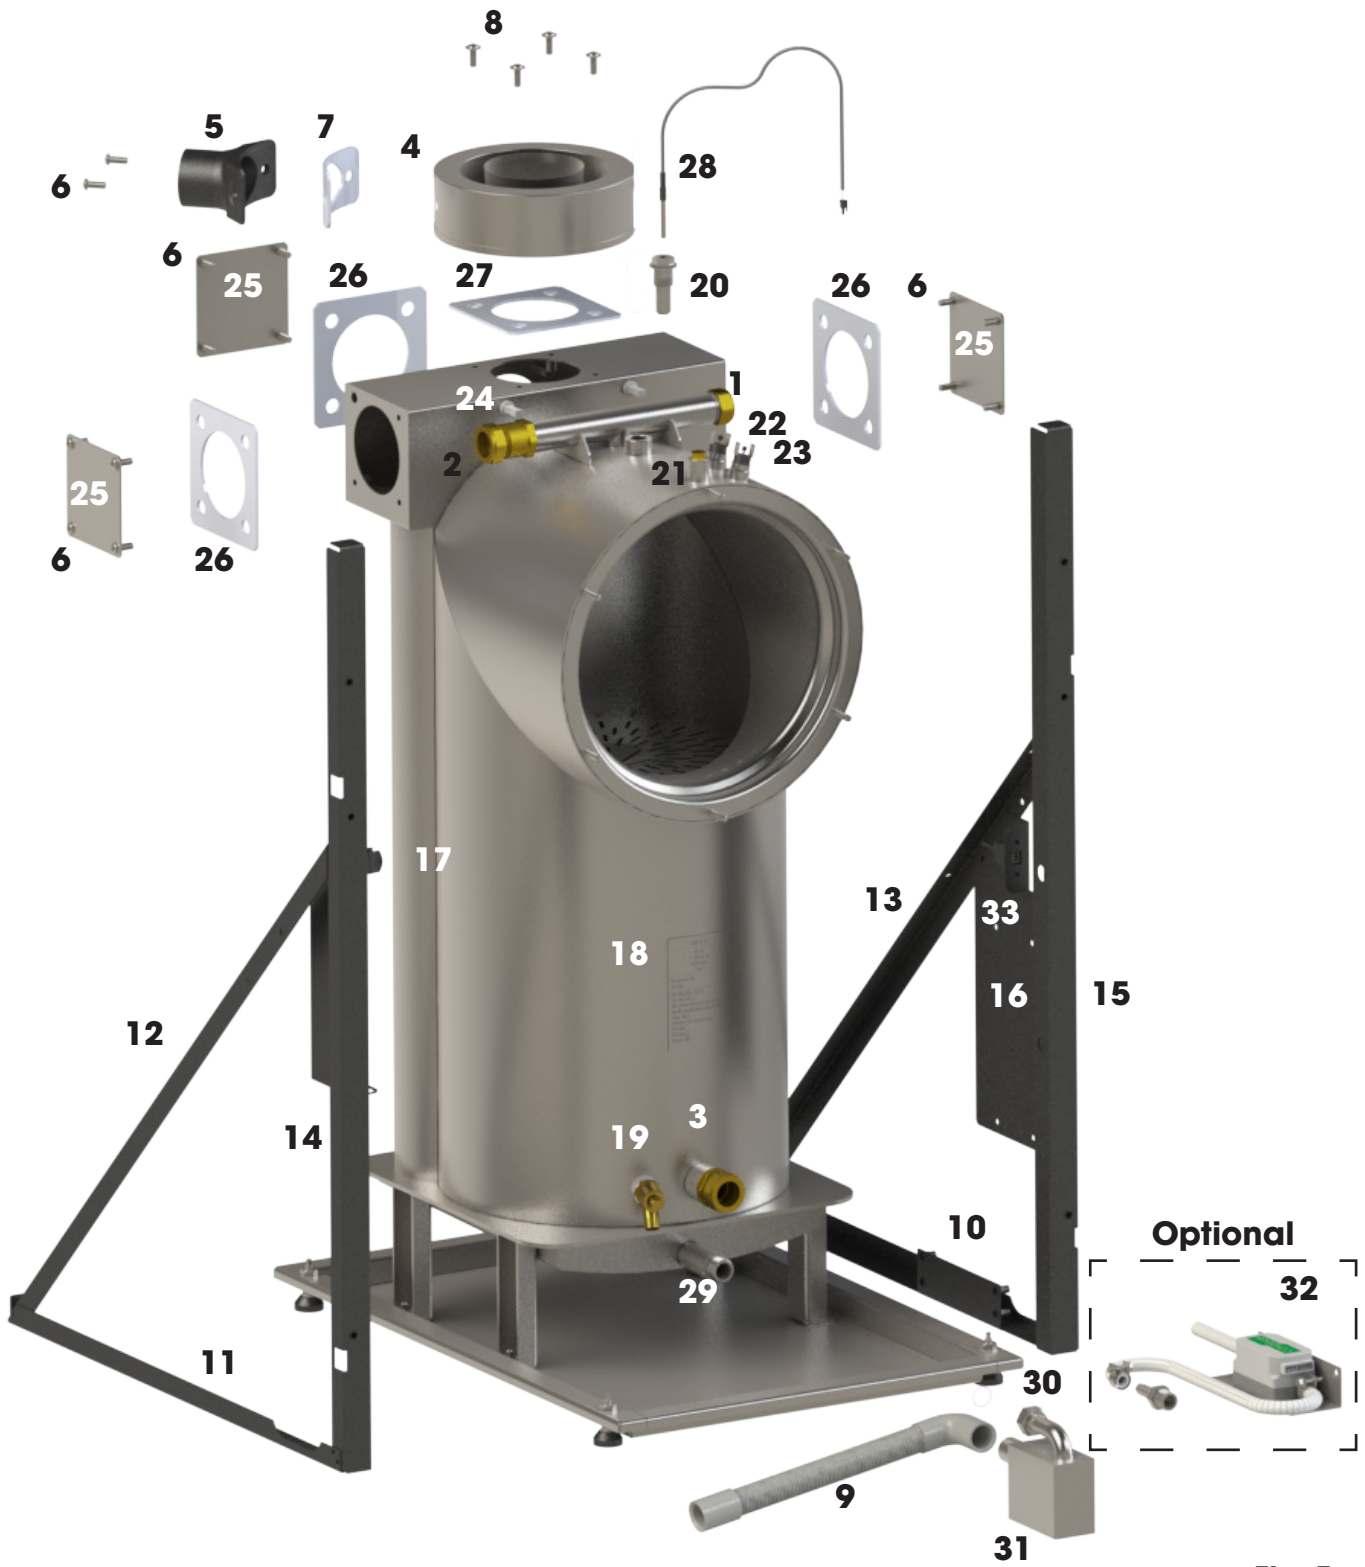

Boiler Exploded Components View

Heat exchanger spare parts

Fig. 5

Please refer to the next page to find spare part identification

Boiler Exploded Components View

Labelled Number	Part Number	Description
1	SS-ACCESS-001-01	3/4" BSP Stop Cap & Washer
2	SS-ACCESS-002-01	3/4" to 22mm Straight Compression Adaptor Female
3	SS-ACCESS-003-01	3/4" to 22mm Straight Compression Adaptor Male
4	SS-ACCESS-004-01	Air Intake Flue Adaptor
5	SS-ACCESS-005-01	Flue Air Adaptor Intake
6	SS-ACCESS-006-01	M6 x 16 Hex Socket SS Button Head
7	SS-ACCESS-008-01	Flue Air Adaptor Intake gasket
8	SS-ACCESS-018-01	M6 X 16 Hex Socket Flanged SS Button Head
9	SS-ACCESS-027-01	Condensate Flexi Pipe
10	SS-CASE-015-02	Right hand bottom frame BLACK
11	SS-CASE-016-02	Left hand bottom frame BLACK
12	SS-CASE-017-02	Left-Hand Angled Frame Support - BLACK
13	SS-CASE-018-02	Right-Hand Angled Frame Support - BLACK
14	SS-CASE-019-02	Left hand frame upright - BLACK
15	SS-CASE-020-02	Right hand frame upright - BLACK
16	SS-CASE-029-02	Controls Support plate - BLACK
17	SS-CASE-031-01	Nozzle Holder Service Support clip
18	SS-HEX-001-01	Heat Exchanger - 32kw + Tray
19	SS-HEX-002-01	1/2" BSP Drain Cock
20	SS-HEX-003-01	Thermostat Pocket
21	SS-HEX-004-01	Air Vent - 1/8" BSP PM
22	SS-HEX-005-01	Secondary Overheat Stat 110 degrees
23	SS-HEX-006-01	Primary Overheat Stat 95 degrees
24	SS-HEX-008-01	Flue Gas Analysis Silicon Plug
25	SS-HEX-009-01	HEX Flue Blanking Plates
26	SS-HEX-010-01	HEX Flue Blanking Gasket - Rubber 3mm
27	SS-HEX-010-04	HEX Flue Blanking Gasket - Rubber 3mm V2
28	SS-LOOM-009-01	PT sensor cable
29	SS-TRAP-006-02	Trap Union Nipple (Stainless Steel 316)
30	SS-TRAP-007-01	Trap Union PTFE Washer
31	SS-TRAPKIT-001-01	Condensate Trap
32	SS-TRAPPUMP-002-02	Condensate Bolt on Kit
33	SS-WIRE-008-01	USB to USB Mini Extension lead 500mm