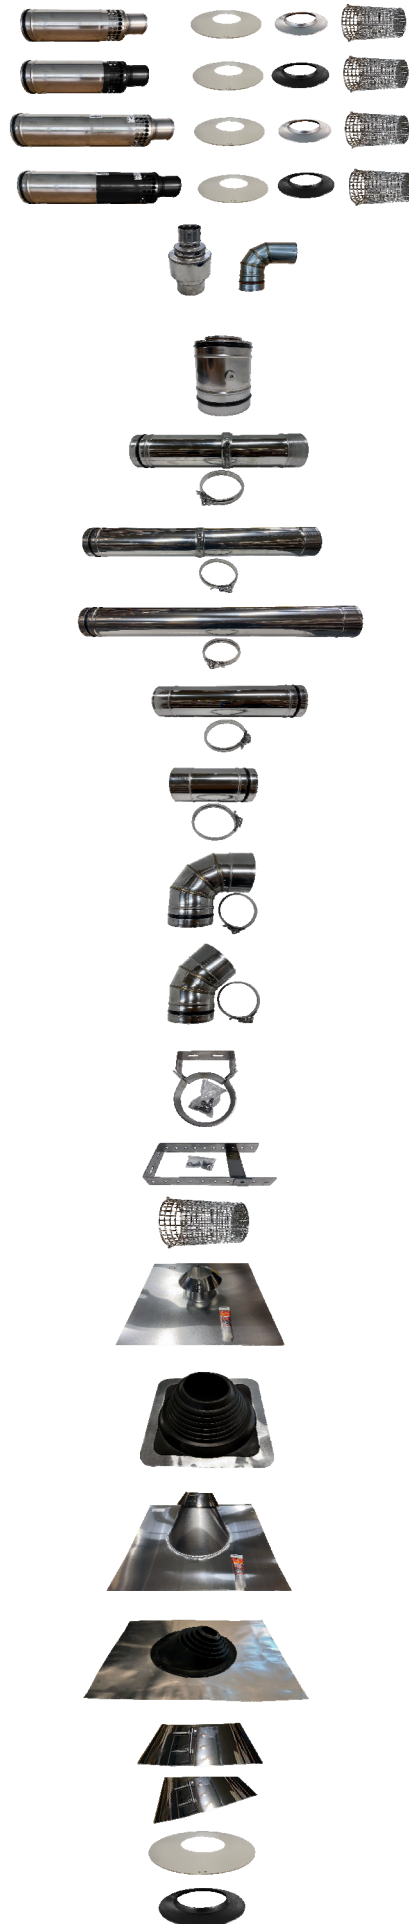

SS-FLUE201-SS-01	High Level Top Exit SHORT Terminal with cone inc Cage, Flashing, Collar & Locking Band (Stainless Steel Terminal)	£132.76
SS-FLUE201-BK-01	High Level Top Exit SHORT Terminal with cone inc Cage, Flashing, Collar & Locking Band (Terminal end painted black) With Cone	£137.07
SS-FLUE202-SS-01	High Level Top Exit LONG Terminal with cone inc Cage, Flashing, Collar & Locking Band (Stainless Steel Terminal)	£135.97
SS-FLUE202-BK-01	High Level Top Exit LONG Terminal with Cone inc Cage, Flashing, Collar & Locking Band (Terminal end painted black)	£140.16
SS-FLUE203-SS-02	High Level Top Exit VERTICAL Terminal inc Locking Band & 1 x 90 Terminal with cone (Stainless Steel Terminal)	£187.24
SS-FLUE204-SS-01	High Level Boiler Adaptor with test point - Stainless Steel	£65.88
SS-FLUE205-SS-01	SHORT 315-470m Telescopic Extension Incs Locking Band - Stainless Steel	£68.72
SS-FLUE206-SS-01	LONG 455-795mm Telescopic Extension Incs Locking Band- Stainless Steel	£75.50
SS-FLUE207-SS-01	High level 950mm Extension Incs Locking Band - Stainless Steel	£51.59
SS-FLUE208-SS-01	High level 450mm Extension Incs Locking Band - Stainless Steel	£41.70
SS-FLUE209-SS-01	High level 200mm Extension Incs Locking Band - Stainless Steel	£33.60
SS-FLUE210-SS-01	TW 90 Bend Incs Locking Band- Stainless Steel	£90.32
SS-FLUE211-SS-01	TW 45 Bend Incs Locking Band- Stainless Steel	£68.03
SS-FLUE212-SS-01	Support bracket (60mm)- Stainless Steel	£6.95
SS-FLUE213-SS-01	Support bracket extension (60-300mm) - Stainless Steel	£14.55
SS-FLUE214-SS-01	Terminal Cage Guard - Stainless Steel	£26.85
SS-FLUE215-OT-01	Flat roof Flashing [Metal] incs Storm collar	£140.07
SS-FLUE215-OT-02	Flat roof Flashing [Rubber]	£53.17
SS-FLUE216-OT-01	Pitched roof Flashing [Metal] incs Storm collar	£114.90
SS-FLUE216-OT-02	Pitched Roof Flashing [Rubber]	£52.09
SS-FLUE217-OT-01	Flat roof Storm Collar Separate (Metal Only)	£13.10
SS-FLUE224-OT-01	Pitched roof Storm Collar Separate (Metal Only)	£17.69
SS-FLUE218-SS-01	Internal 2 Piece Trim Collar- Stainless Steel	£7.14
SS-FLUE219-BK-01	External Flashing - Black	£4.94